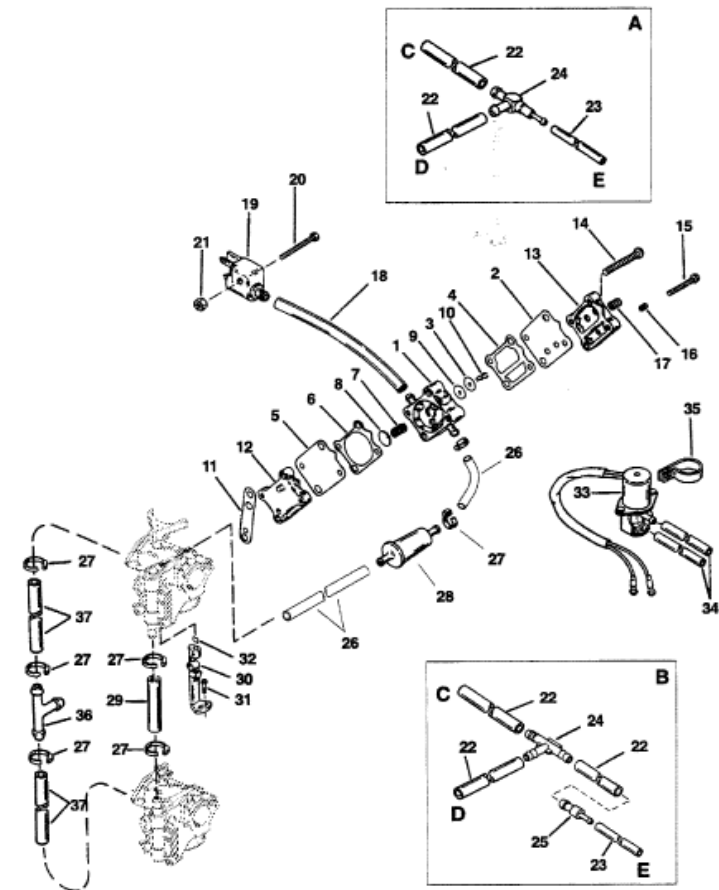

FUEL PUMP

A=ELECTRIC WHITE OR RED FUEL PUMP BODY B=ELECTRIC BLACK FUEL PUMP BODY
 C=TO FUEL CONNECTOR D=TO FUEL PUMP E=TO OIL PUMP

Parts List						
Ref	Class	Part	Description	Qty	Comment	Footnote
1		14360A43	FUEL PUMP ASSEMBLY	1		
2	21	42990A10	DIAPHRAGM KIT	1		2
3			CHECK VALVE-RUBBER	2		7
4			GASKET-BOOST	1		7
5			DIAPHRAGM	2		7
6			GASKET-PULSE	1		7
7			SPRING	1		7
8			CAP	1		7
9			DISC-RUBBER	2		7
10			RETAINER	2		7
11	27	98769 1	GASKET-BASE	1		2,5
12		14430 3	BASE-FUEL PUMP	1		
13		98775A 4	PLATE	1	(FUEL PUMP BODY IS WHITE OI	
13		98775 2	PLATE	1	(FUEL PUMP BODY IS BLACK)	
14	10	16452	SCREW-FUEL PUMP TO CRANKC	2		
15	10	821045 40	SCREW-FUEL PUMP	2		
16	22	39072	PIPE PLUG (1/8 IN.)	1		
17	22	56800	PIPE PLUG (1/16 IN.)	1		
18	32	830757 80	TUBING (MANUAL)	1		
19	22	816856A 3	FUEL CONNECTOR	1		
20	10	86885	SCREW-FUEL CONNECTOR	1		
21	11	13855	NUT-FUEL CONNECTOR SCREW	1		
22	32	830757 80	TUBING	2	ELECTRIC - USE WITH WHITE C	
23	32	823813 25	TUBING	1	ELECTRIC - USE WITH WHITE C	
24	22	42425 1	TEE	1	ELECTRIC - USE WITH WHITE C	
22	32	830757 80	TUBING	3	ELECTRIC - USE WITH BLACK F	
23	32	823813 25	TUBING	1	ELECTRIC - USE WITH BLACK F	
24	22	818993	TEE	1	ELECTRIC - USE WITH BLACK F	
25	22	818994	CHECK VALVE	1	ELECTRIC - USE WITH BLACK F	
26	32	830757 80	HOSE (1-3/4 IN.)(8-1/2 IN.)	2		
27	54	816311	STA-STRAP-FUEL TUBING	AR		
28	35	816296 1	FUEL FILTER	1		
29	32	830756109	TUBING (5-1/2 IN.)	1		
30		53719A 2	THROTTLE COUPLING ASSEMBL	1		
31	10	66104	SCREW-THROTTLE COUPLING	1		
32	28	89694	KEY	1		
33		42859 2	SOLENOID VALVE	1	ELECTRIC	
34	32	99126 88	TUBING	2	ELECTRIC	
35	54	15279	CLAMP	1	ELECTRIC	
36	22	59169	TEE FITTING	1	USE WITH WMA-7B-9 CARBURE	
37	22	99120122	HOSE	1	USE WITH WMA-7B-9 CARBURE	